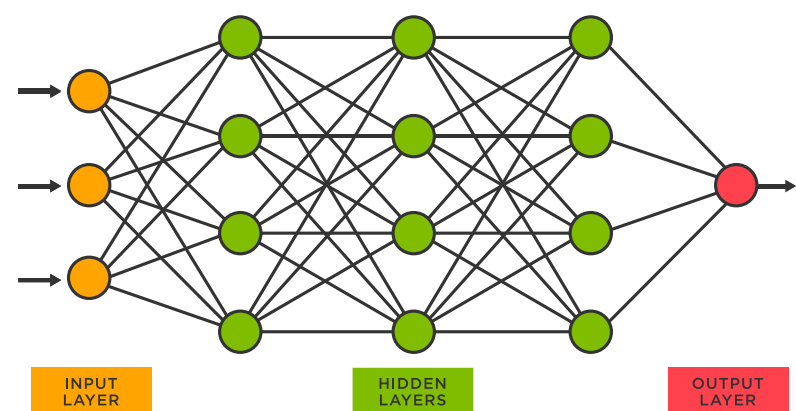

Background information and Methodology

The project began with the use of the Scratch programming language to develop AI confidence. This then moved to using NVIDIA Jetson Nano computers to develop machine learning and programming skills using Python. In Year 10 the focus turned to using Google’s online AI platform; Teachable Machine.

Image 1: Jetson Nano Developer Kit
developer.nvidia.com/embedded/jetson-nano-developer-kit

Image 2: Neural Network
tibco.com/reference-center/what-is-a-neural-network

Results and Conclusion

We found that there was a thread running through the processes of AI and Machine Learning. Computers can be trained to recognise a range of objects: dogs, emotions, male or female faces. The usability of the AI is determined by how well a result is predicted.