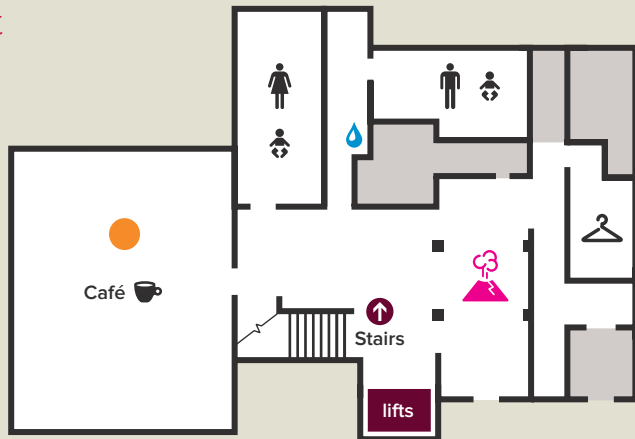

THE ROYAL SOCIETY

SUMMER SCIENCE EXHIBITION

- Exhibits
- Talks and activities locations
- Schools hub
During Monday – Thursday, and Friday AM, no public access.
- General information
 - ☕ Café
 - 👶 Baby changing facilities
 - 💧 Water fountain
 - 👕 Cloakroom
- Other exhibits
 - 🔥 Fiery Earth exhibition

First floor

Basement

Ground floor

THE ROYAL SOCIETY