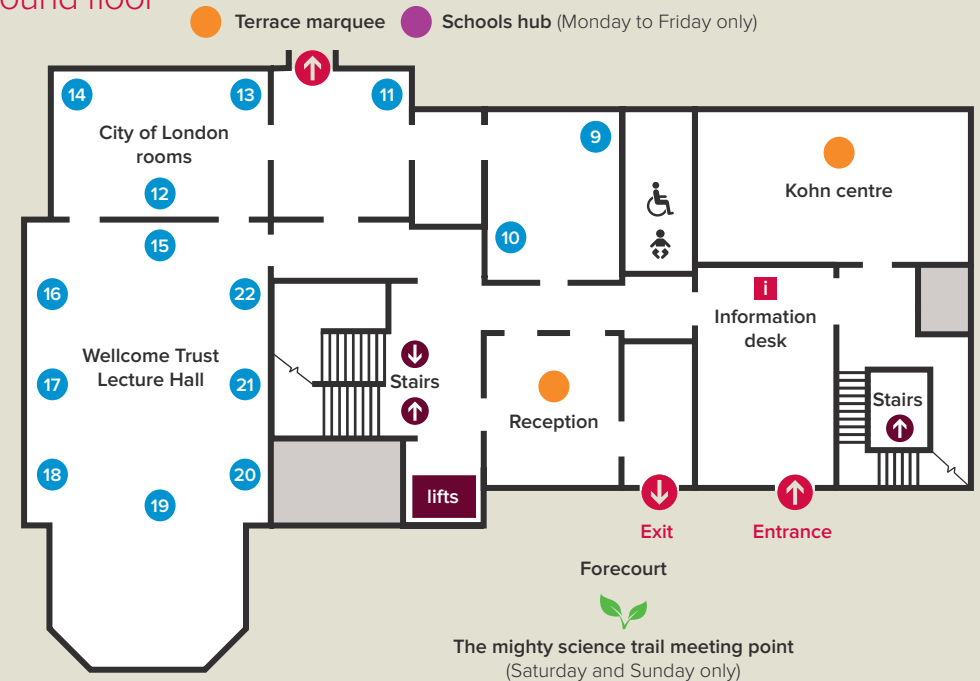

THE ROYAL SOCIETY

SUMMER SCIENCE EXHIBITION

- Exhibits
- Talks and activities locations
- Schools hub
During Monday – Thursday, and Friday AM, no public access.
- General information
 - ☕ Café
 - 👶 Baby changing facilities
 - 💧 Water fountain
 - 👕 Cloakroom
- Other exhibits
 - 🔥 Fiery Earth exhibition

First floor

Basement

Ground floor

THE ROYAL SOCIETY