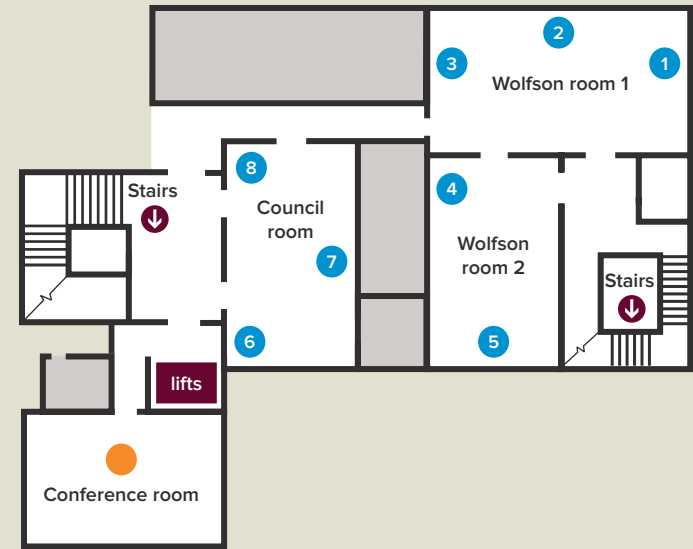

THE ROYAL SOCIETY

SUMMER SCIENCE EXHIBITION

- Exhibits
- Talks and activities locations
- Schools hub
During Monday – Thursday, and Friday AM, no public access.
- General information
 - ☕ Café
 - 👶 Baby changing facilities
 - 💧 Water fountain
 - 👕 Cloakroom
- Other exhibits
 - 🔥 Fiery Earth exhibition

First floor

Basement

Ground floor

THE ROYAL SOCIETY