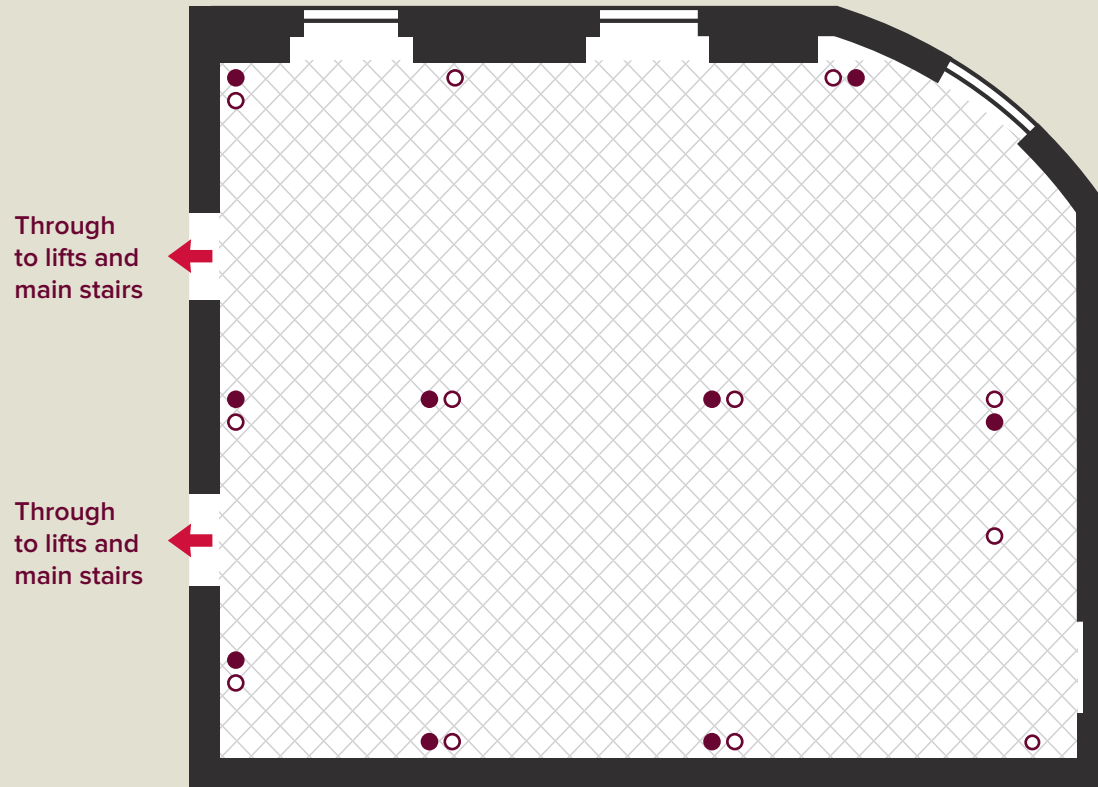

Brian Mercer Room

Basement

SIZE SPECIFICATIONS	LENGTH (M)	WIDTH (M)	AREA (M ²)
Brian Mercer Room	9	7	63

- KEY**
- Plug socket
 - Internet portal

CONTACT INFO

T: +44 20 7451 2612
E: venuehire@royalsociety.org
royalsociety.org/venue-hire