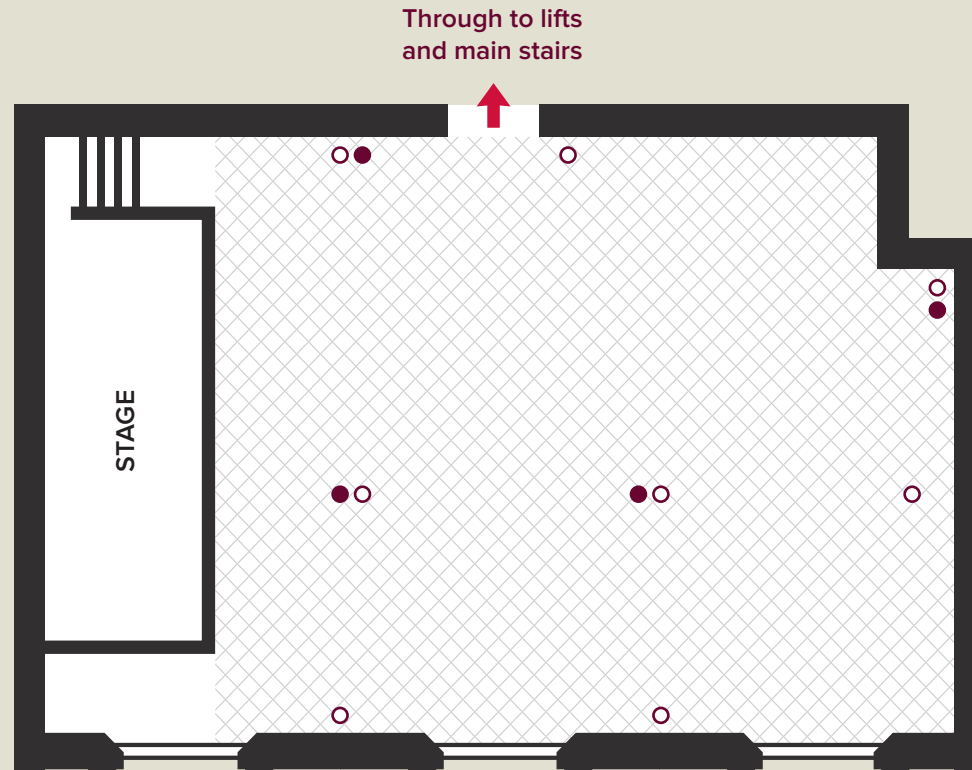

Conference Room

First floor

SIZE SPECIFICATIONS	LENGTH (M)	WIDTH (M)	AREA (M ²)
Conference Room	10.7	6.8	72.7
Stage	4.4	1.8	–

KEY

- Plug socket
- Internet portal

CONTACT INFO

T: +44 20 7451 2612
E: venuehire@royalsociety.org
royalsociety.org/venue-hire